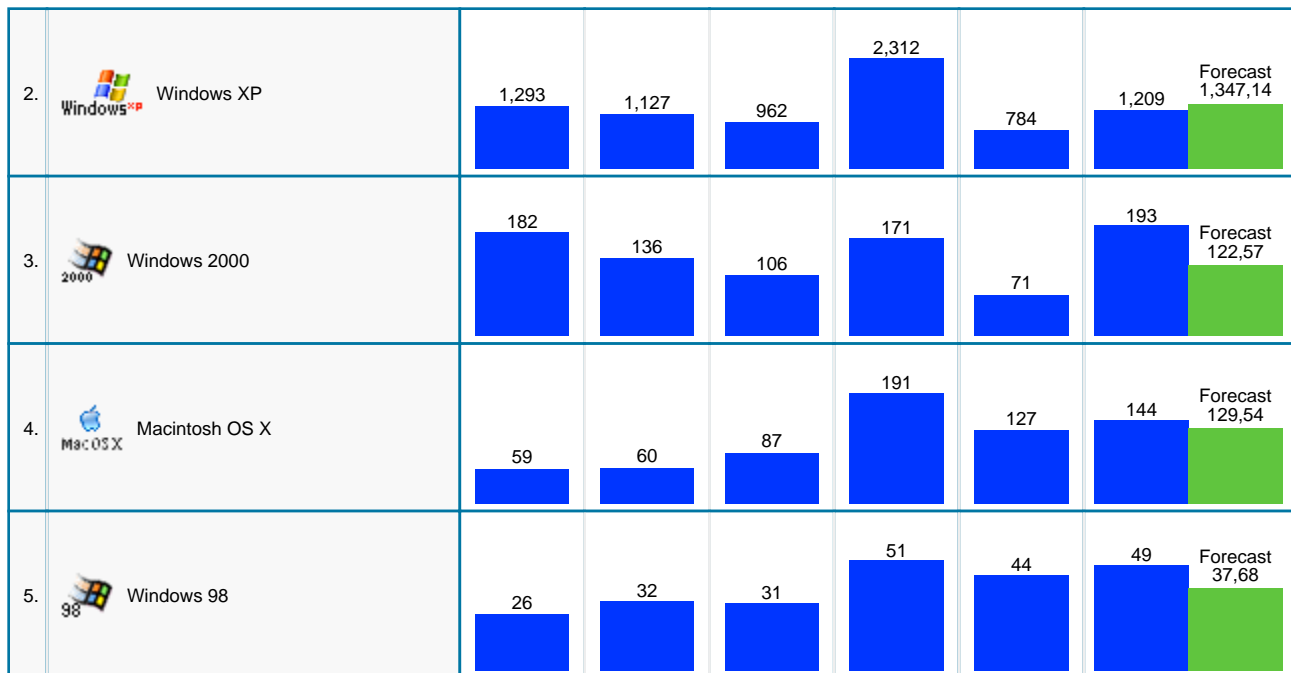

... continued from Page 1